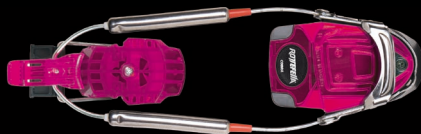

	Colour	Tension	Size
	Green:	Soft Standard	Small/Large
	Blue:	Medium	Standard Large

NTN Ski brake

125 mm

NTN Mounting plate and heel

The NTN mounting kit gives users the possibility for a second ski pair. Mount the plate and heel to the ski and slide the toe piece over.

ROTTFELLA®

Rottfella 75mm bindings

Cobra R8

The Cobra R8 hardwire binding is designed for maximum downhill performance with 75 mm boots. The combination of a solid housing, long compression springs, and a large base plate underfoot deliver superb edge control and power transfer under all conditions.

Long binding: size 26 - 32 mondo

Short binding: size 23 - 28 mondo

Weight: 1810 gr.

Standard height: 30 mm

10 mm spacer increases the height to 40 mm.

Cobra R4

The Cobra R4 has all the skiing qualities of the Cobra series and a pivot point that makes touring easy by reducing progressive forward flex. This binding has less progressive forward flex than the Cobra R8. Since the cable can be adjusted to fit several foot sizes, Cobra R4 is highly suitable for ski rentals.